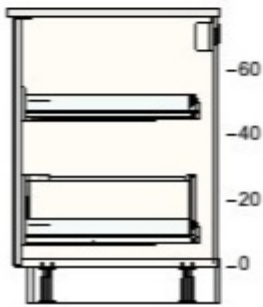

Bar - North Wall
0001-2284-2561

All measurement in inches

Bar - North Wall
0001-2284-2561

All measurement in inches

Important

IKEA cannot accept any liability for the accuracy of measurements or furniture layout. Prices in this program are for products you collect from IKEA, take home and assemble yourself. All requested delivery, assembly and installation services are charged separately and not included in the price. Although we do try to ensure that the information in this program is correct, we apologise for any product alterations that may occur.

Project name
Bar
Project number
0001-2284-2561

Included in the total price
Lighting \$322.93

Total Price:
\$2214.87

1

20265396 SEKTION base cabinet frame
white
18x24x30 "

\$50 1 \$50

00426055 AXSTAD door
matt white
18x30 "

\$71 1 \$71

50265682 MAXIMERA drawer, high
white
18x24 "

\$45 1 \$45

70265657 MAXIMERA drawer, low
white
18x24 "

\$36 1 \$36

70265638 UTRUSTA drawer front, high
18 "

\$15 1 \$15

60265629 UTRUSTA drawer front, low
18 "