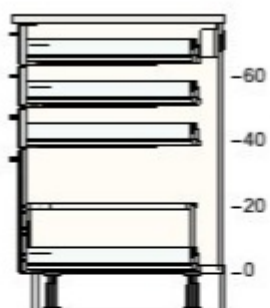

90426065 AXSTAD drawer front
matt white
18x15 "

\$46 1 \$46

50265682 MAXIMERA drawer, high
white
18x24 "

\$45 1 \$45

70265657 MAXIMERA drawer, low
white
18x24 "

\$36 3 \$108

20265396 SEKTION base cabinet frame
white
18x24x30 "