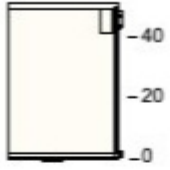

\$36 1 \$36

70265638 UTRUSTA drawer front, high
18 "

\$15 1 \$15

60265629 UTRUSTA drawer front, low
18 "

\$11 1 \$11

00204648 UTRUSTA hinge
153 °

\$16 1 \$16

40265461 SEKTION wall cabinet frame
white
21x14 3/4x20 "