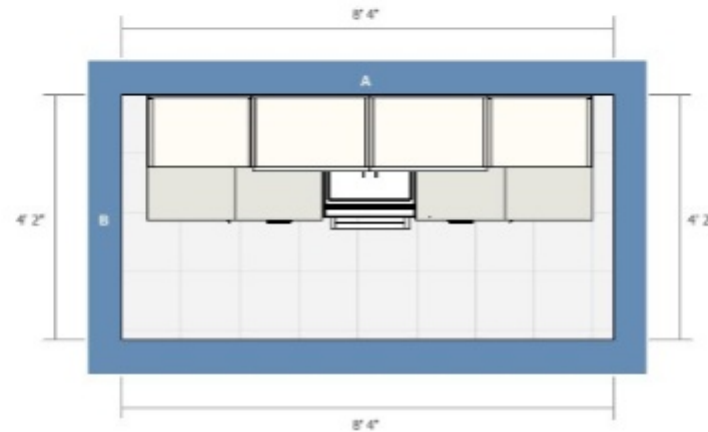

All measurement in inches

Project name
Bar
Project number
0001-2284-2561

Included in the total price
Lighting \$322.93

Total Price:
\$2214.87

Username (Email address or IKEA FAMILY number)

Important

IKEA cannot accept any liability for the accuracy of measurements or furniture layout. Prices in this program are for products you collect from IKEA, take home and assemble yourself. All requested delivery, assembly and installation services are charged separately and not included in the price. Although we do try to ensure that the information in this program is correct, we apologise for any product alterations that may occur.

Bar - North Wall
0001-2284-2561

All measurement in inches

Bar - North Wall
0001-2284-2561

All measurement in inches

Important

IKEA cannot accept any liability for the accuracy of measurements or furniture layout. Prices in this program are for products you collect from IKEA, take home and assemble yourself. All requested delivery, assembly and installation services are charged separately and not included in the price. Although we do try to ensure that the information in this program is correct, we apologise for any product alterations that may occur.