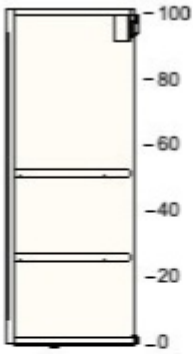

50265470 SEKTION wall cabinet frame
white
24x14 3/4x40 "

$50 1 $50

80426080 AXSTAD door
matt white
24x40 "

$115 1 $115

10265523 UTRUSTA shelf
white
24x14 3/4 "

$16 1 $16

40282658 UTRUSTA hinge
110 °

$7 2 $14

00430364 OMLOPP LED countertop light
white
24 "

$29.99 1 $29.99