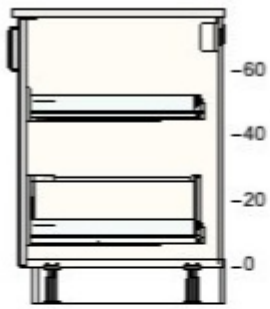

\$50 1 \$50

70426066 AXSTAD drawer front
matt white
18x5 "

\$29 3 \$87

90426065 AXSTAD drawer front
matt white
18x15 "

\$46 1 \$46

50265682 MAXIMERA drawer, high
white
18x24 "

\$45 1 \$45

70265657 MAXIMERA drawer, low
white
18x24 "

\$36 3 \$108

20265396 SEKTION base cabinet frame
white
18x24x30 "

\$50 1 \$50

00426055 AXSTAD door
matt white
18x30 "

\$71 1 \$71

50265682 MAXIMERA drawer, high
white
18x24 "

\$45 1 \$45

70265657 MAXIMERA drawer, low
white
18x24 "