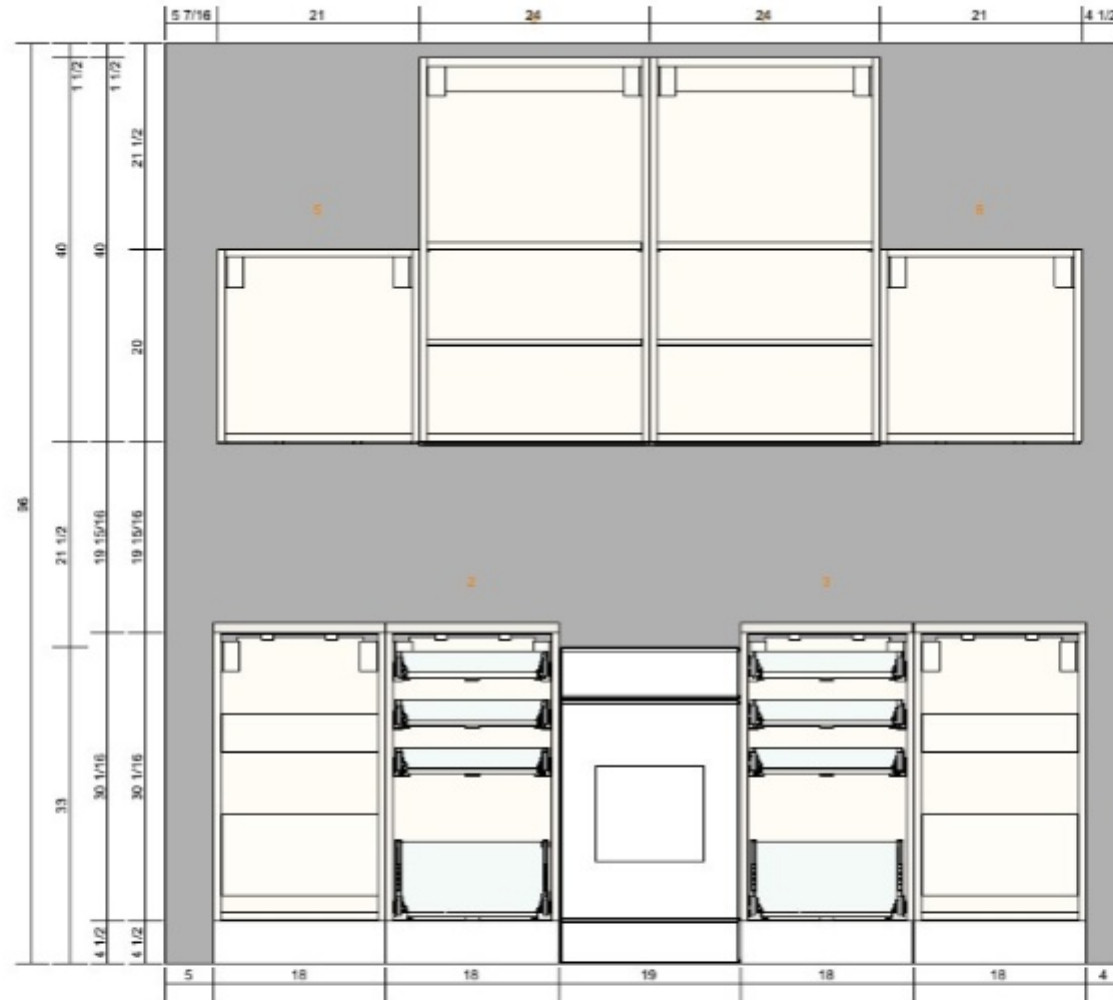

All measurement in inches

Project name
Bar
Project number
0001-2284-2561

Included in the total price
Lighting \$322.93

Total Price:
\$2214.87

Username (Email address or IKEA FAMILY number)

Important

IKEA cannot accept any liability for the accuracy of measurements or furniture layout. Prices in this program are for products you collect from IKEA, take home and assemble yourself. All requested delivery, assembly and installation services are charged separately and not included in the price. Although we do try to ensure that the information in this program is correct, we apologise for any product alterations that may occur.

Bar - North Wall
0001-2284-2561

All measurement in inches

Bar - North Wall
0001-2284-2561

All measurement in inches

Important

IKEA cannot accept any liability for the accuracy of measurements or furniture layout. Prices in this program are for products you collect from IKEA, take home and assemble yourself. All requested delivery, assembly and installation services are charged separately and not included in the price. Although we do try to ensure that the information in this program is correct, we apologise for any product alterations that may occur.

Project name
Bar
Project number
0001-2284-2561

Included in the total price
Lighting \$322.93

Total Price:
\$2214.87

1

20265396 SEKTION base cabinet frame
white
18x24x30 "

\$50 1 \$50

00426055 AXSTAD door
matt white
18x30 "