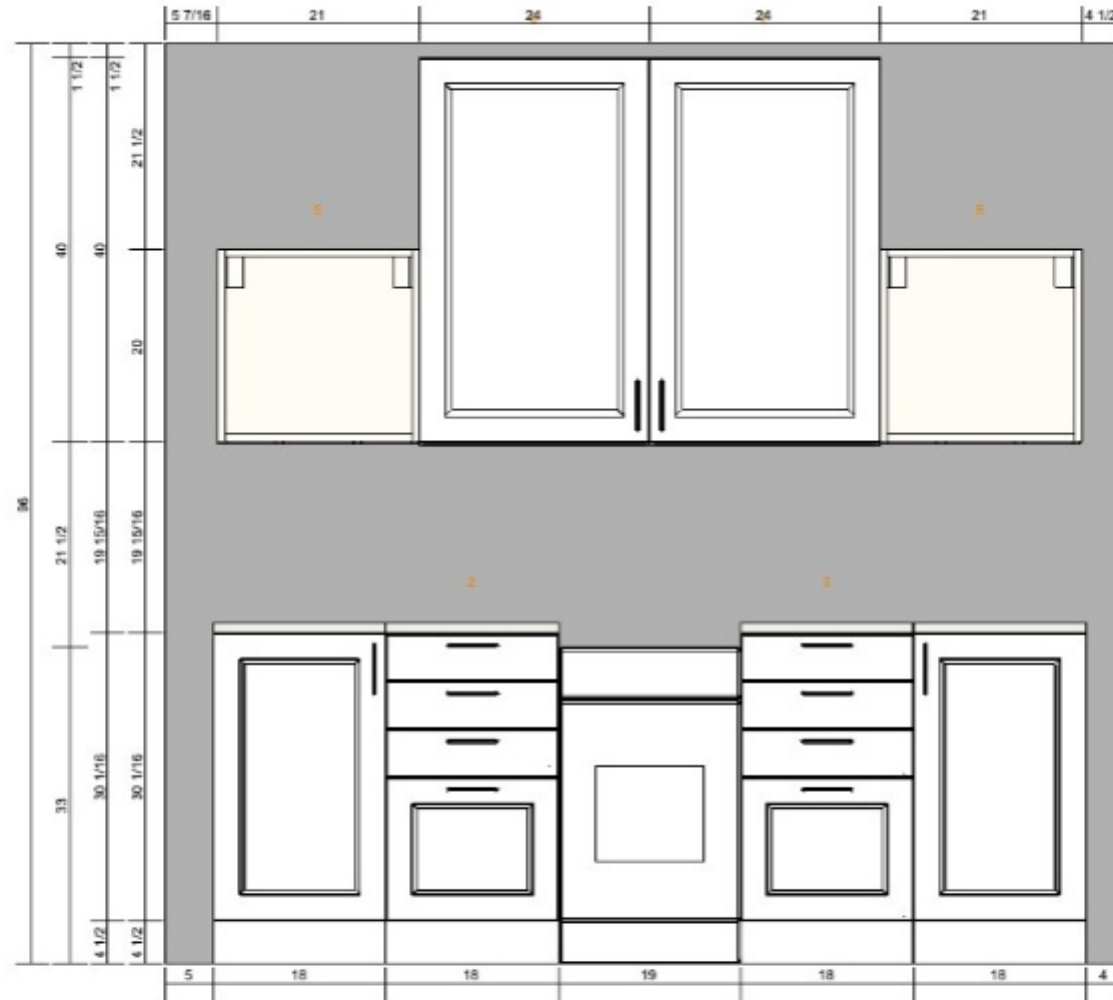

All measurement in inches

Project name
Bar
Project number
0001-2284-2561

Included in the total price
Lighting \$322.93

Total Price:
\$2214.87

Username (Email address or IKEA FAMILY number)

Important

IKEA cannot accept any liability for the accuracy of measurements or furniture layout. Prices in this program are for products you collect from IKEA, take home and assemble yourself. All requested delivery, assembly and installation services are charged separately and not included in the price. Although we do try to ensure that the information in this program is correct, we apologise for any product alterations that may occur.

Bar - North Wall
0001-2284-2561

All measurement in inches

Bar - North Wall
0001-2284-2561

All measurement in inches

Important

IKEA cannot accept any liability for the accuracy of measurements or furniture layout. Prices in this program are for products you collect from IKEA, take home and assemble yourself. All requested delivery, assembly and installation services are charged separately and not included in the price. Although we do try to ensure that the information in this program is correct, we apologise for any product alterations that may occur.

Project name
Bar
Project number
0001-2284-2561

Included in the total price
Lighting \$322.93

Total Price:
\$2214.87

1

20265396 SEKTION base cabinet frame
white
18x24x30 "

\$50 1 \$50

00426055 AXSTAD door
matt white
18x30 "