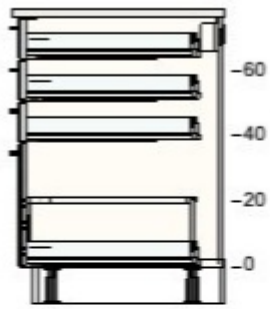

20265396 SEKTION base cabinet frame
white
18x24x30 "

$50 1 $50

70426066 AXSTAD drawer front
matt white
18x5 "

$29 3 $87

90426065 AXSTAD drawer front
matt white
18x15 "

$46 1 $46

50265682 MAXIMERA drawer, high
white
18x24 "

$45 1 $45

70265657 MAXIMERA drawer, low
white
18x24 "

$36 3 $108