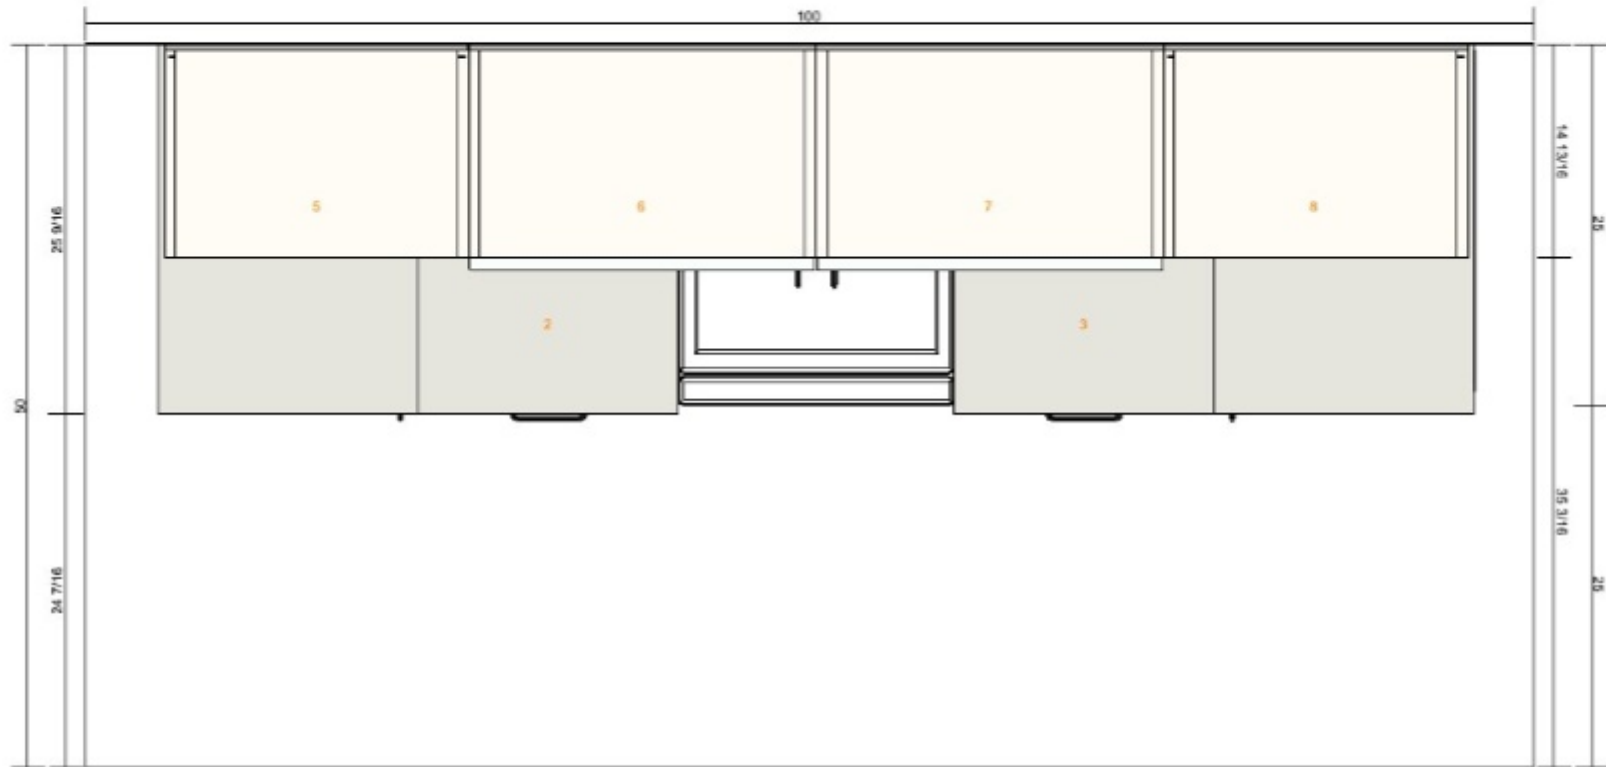

All measurement in inches

Project name
Bar
Project number
0001-2284-2561

Included in the total price
Lighting \$322.93

Total Price:
\$2214.87

Username (Email address or IKEA FAMILY number)

Important

IKEA cannot accept any liability for the accuracy of measurements or furniture layout. Prices in this program are for products you collect from IKEA, take home and assemble yourself. All requested delivery, assembly and installation services are charged separately and not included in the price. Although we do try to ensure that the information in this program is correct, we apologise for any product alterations that may occur.

Bar - North Wall
0001-2284-2561

All measurement in inches

Bar - North Wall
0001-2284-2561

All measurement in inches

Important

IKEA cannot accept any liability for the accuracy of measurements or furniture layout. Prices in this program are for products you collect from IKEA, take home and assemble yourself. All requested delivery, assembly and installation services are charged separately and not included in the price. Although we do try to ensure that the information in this program is correct, we apologise for any product alterations that may occur.

Project name
Bar
Project number
0001-2284-2561

Included in the total price
Lighting \$322.93

Total Price:
\$2214.87

1

20265396 SEKTION base cabinet frame
white
18x24x30 "

\$50 1 \$50

00426055 AXSTAD door
matt white
18x30 "